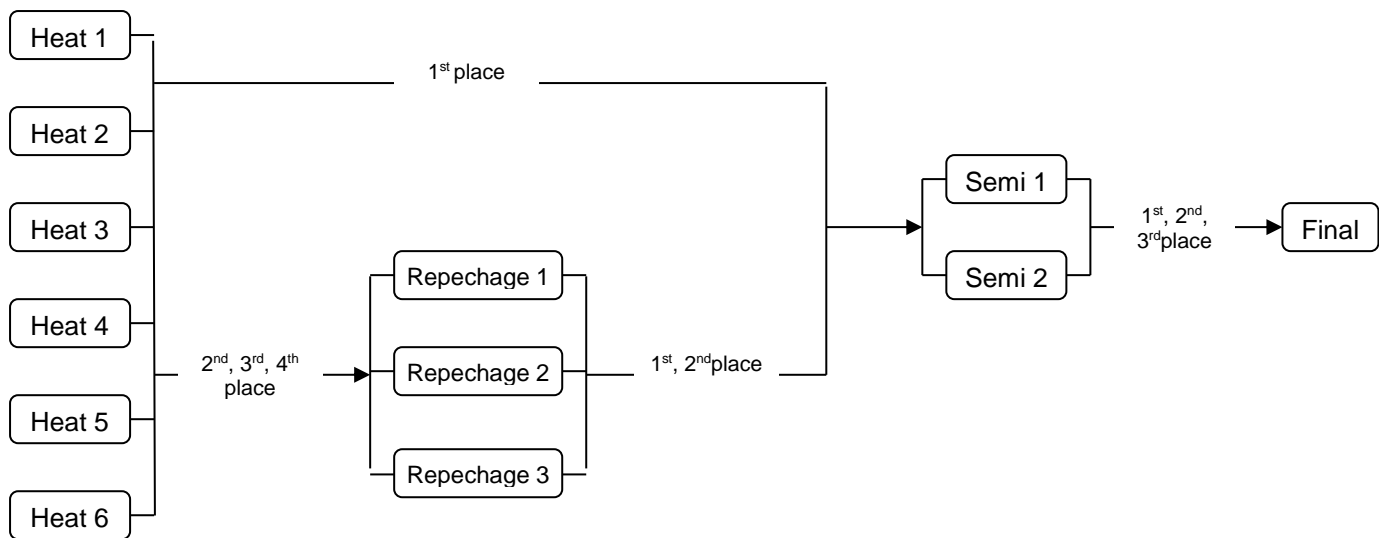

IVF Va'a World Sprint Champs Progression Chart V6 (Turns) – 6 Lanes

1 Heat (1-6 teams) – Straight Final

Straight Final

2 Heats (7-12 teams)

3 Heats (13-18 teams)

4 Heats (19-24 teams)

5 Heats (25-30 teams)

6 Heats (31-36 teams)