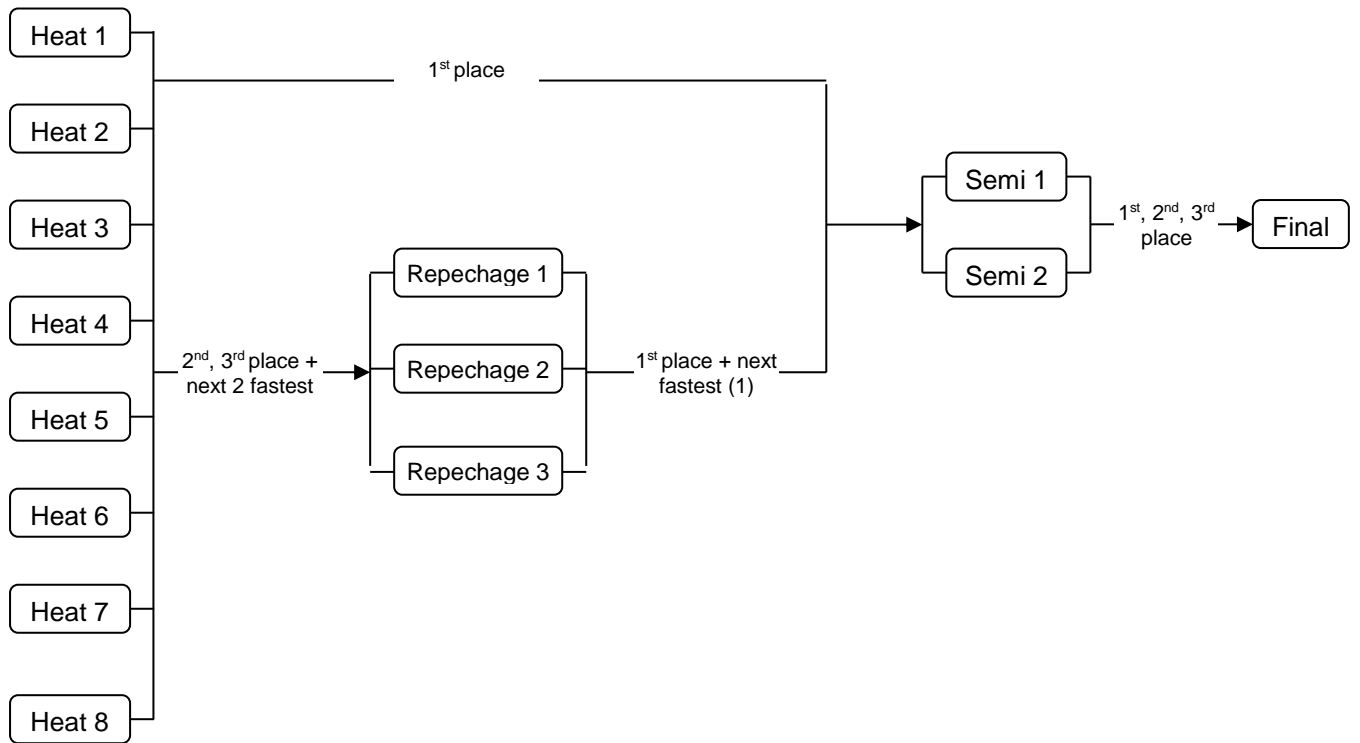

8 Heats (43-48 teams)