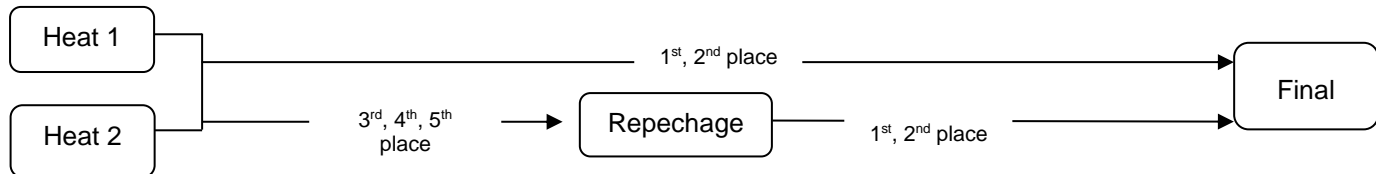

IVF Va'a World Sprint Champs Progression Chart V6 (Turns) – 6 Lanes

1 Heat (1-6 teams) – Straight Final

Straight Final

2 Heats (7-12 teams)

3 Heats (13-18 teams)

4 Heats (19-24 teams)

5 Heats (25-30 teams)

6 Heats (31-36 teams)