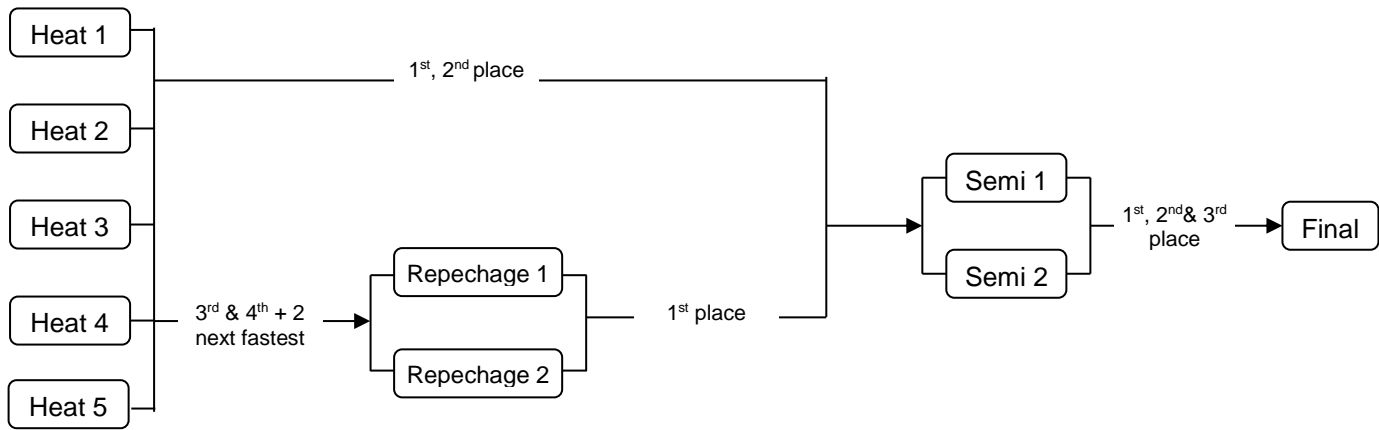

IVF Va'a World Sprint Champs Progression Chart V6 (Turns) – 6 Lanes

1 Heat (1-6 teams) – Straight Final

Straight Final

2 Heats (7-12 teams)

3 Heats (13-18 teams)

4 Heats (19-24 teams)

5 Heats (25-30 teams)

6 Heats (31-36 teams)