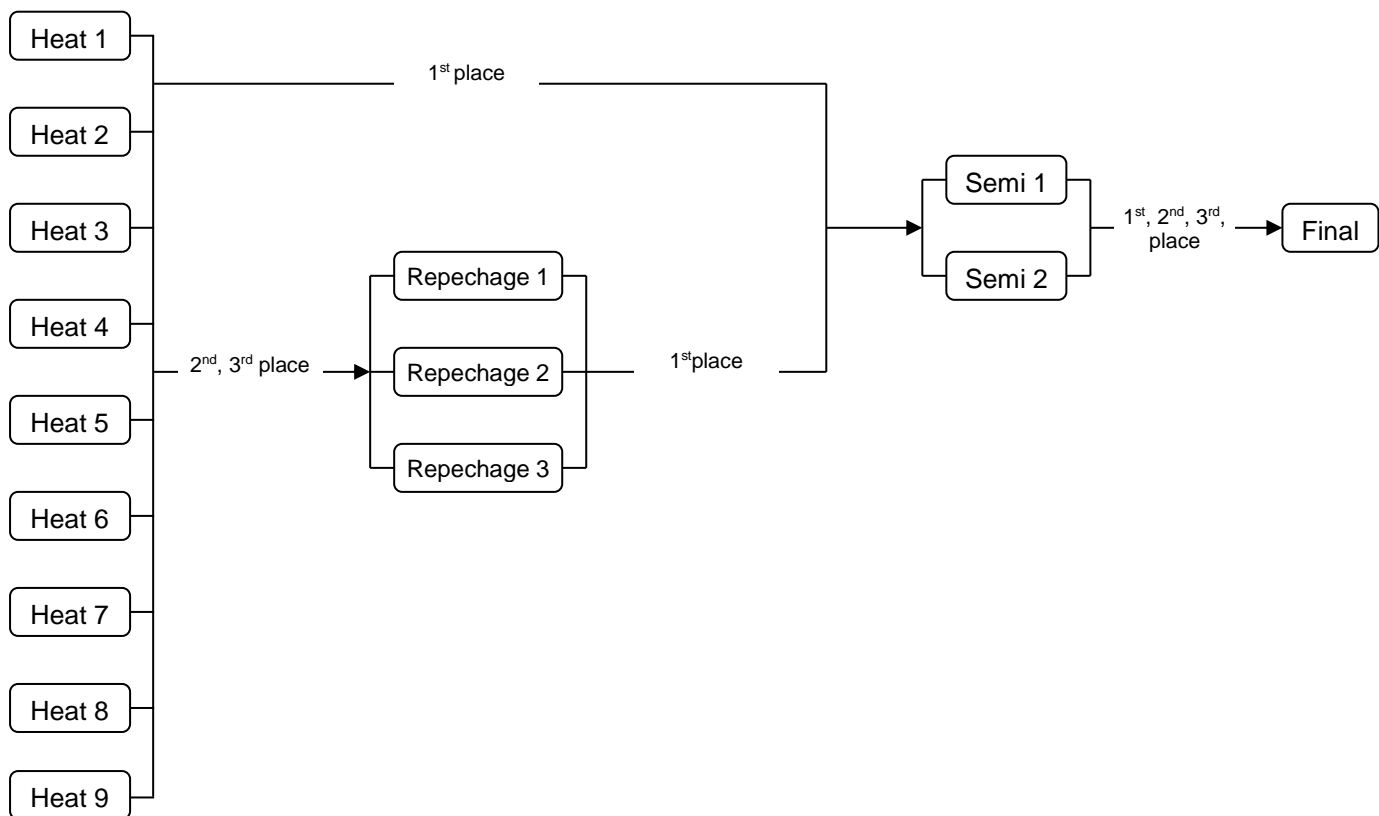

9 Heats (49-54 teams)