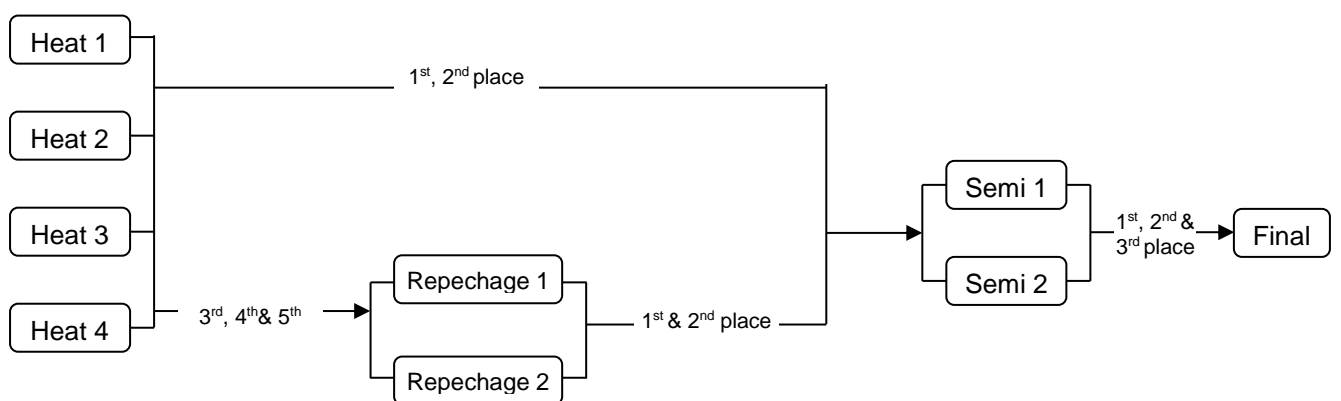

IVF Va'a World Sprint Champs Progression Chart V6 (Turns) – 6 Lanes

1 Heat (1-6 teams) – Straight Final

Straight Final

2 Heats (7-12 teams)

3 Heats (13-18 teams)

4 Heats (19-24 teams)

5 Heats (25-30 teams)

6 Heats (31-36 teams)