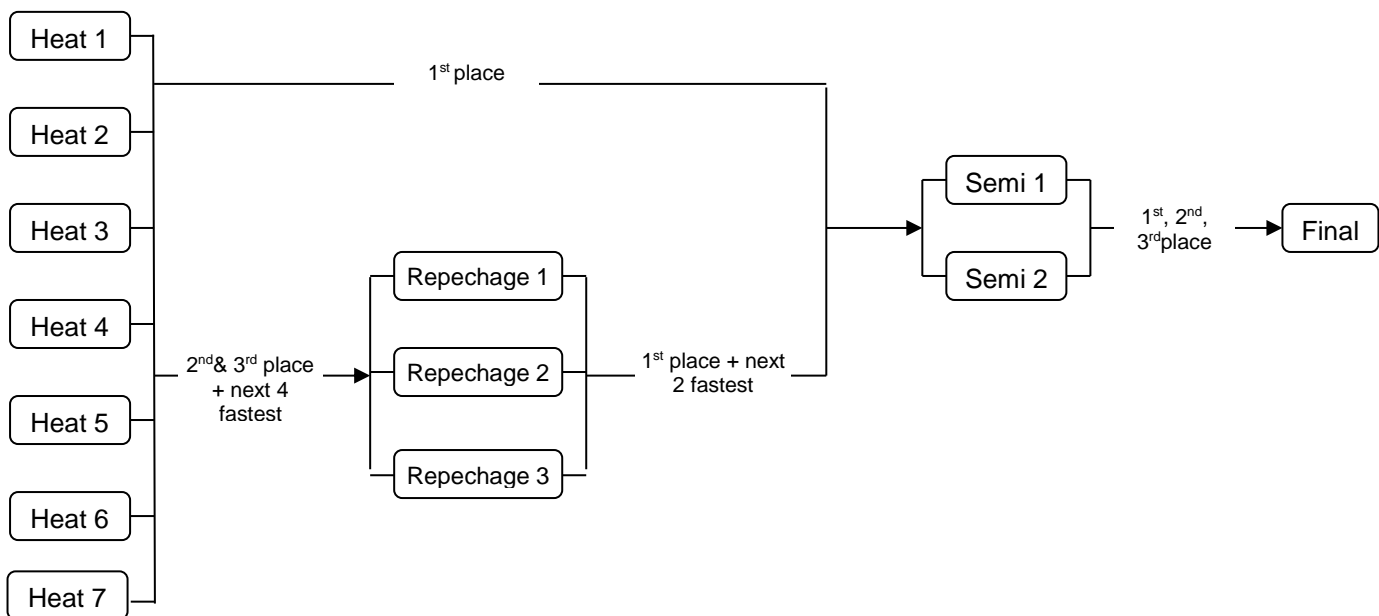

7 Heats (37-42 teams)