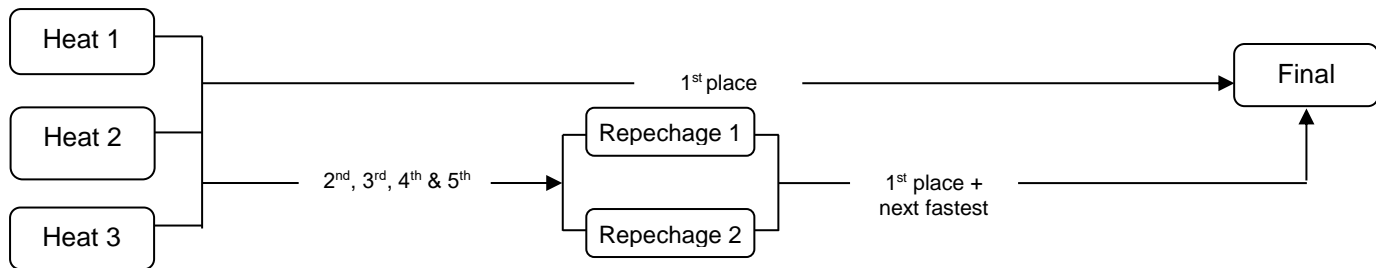

IVF Va'a World Sprint Champs Progression Chart V6 (Turns) – 6 Lanes

1 Heat (1-6 teams) – Straight Final

Straight Final

2 Heats (7-12 teams)

3 Heats (13-18 teams)

4 Heats (19-24 teams)

5 Heats (25-30 teams)

6 Heats (31-36 teams)