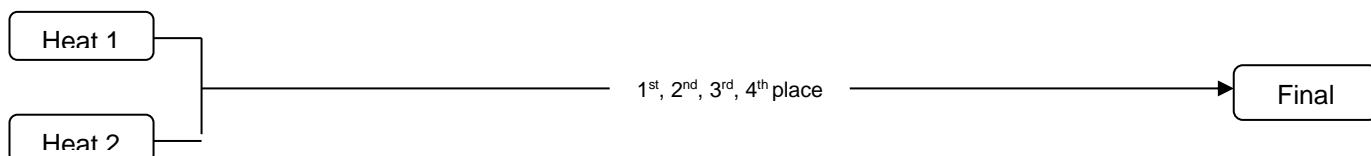

IVF Va'a World Sprint Champs Progression Chart V1 & V6 (Straights) – 8 Lanes

1 Heat (3-8 teams) – Straight Final

Straight Final

2 Heats (9-16 teams)