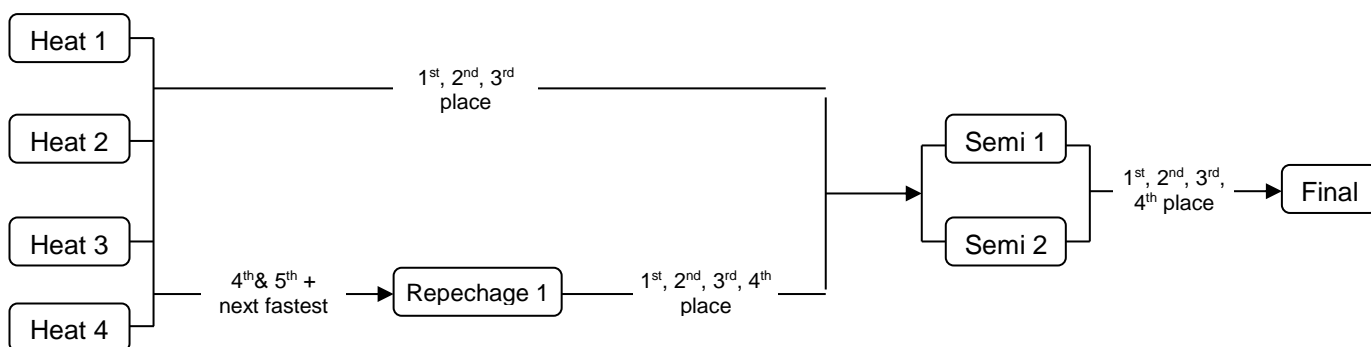

4 Heats (25-32 teams)