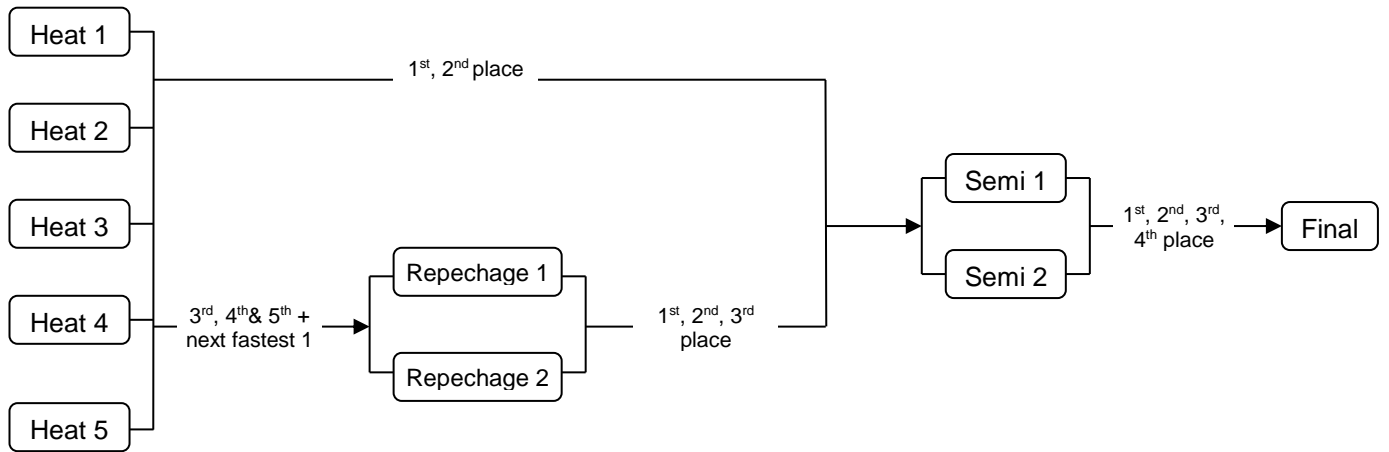

5 Heats (33-40 teams)