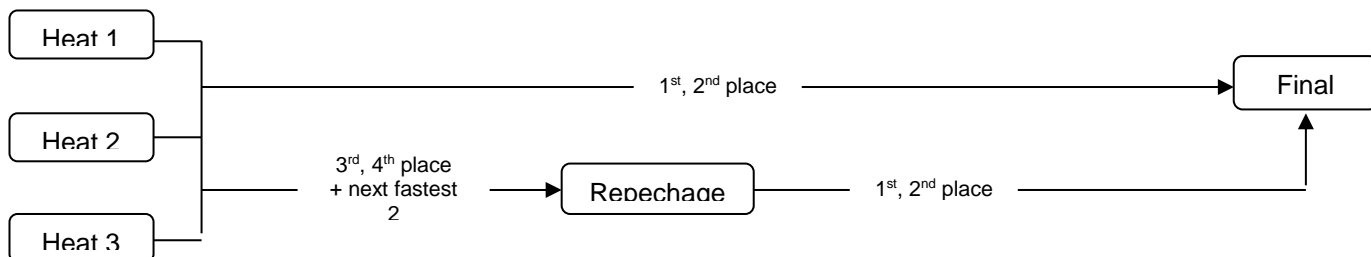

3 Heats (17-24 teams)